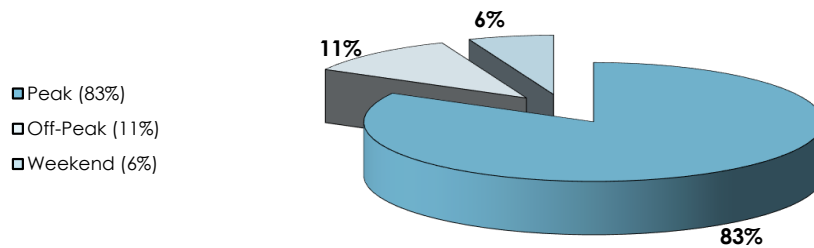

most dialled numbers

This table shows the ten numbers called most by all connections:

Dialled Number	Called Mins	% of Mins
02076*****	8,030	19%
07966*****	1,288	3%
01908*****	1,177	3%
442076*****	1,008	2%
02076*****	1,007	2%
33139*****	654	2%
07877*****	451	1%
01233*****	423	1%
07513*****	344	1%
31356*****	338	1%
Total	14,720	36%

This table shows the ten LANDLINE numbers called most by all connections:

Dialled Number	Called Mins	% of Mins
02076*****	8,030	19%
01908*****	1,177	3%
02076*****	1,007	2%
01233*****	423	1%
01784*****	290	1%
01633*****	259	1%
02037*****	204	0%
02034*****	167	0%
03456*****	138	0%
02030*****	127	0%
Total	11,822	29%