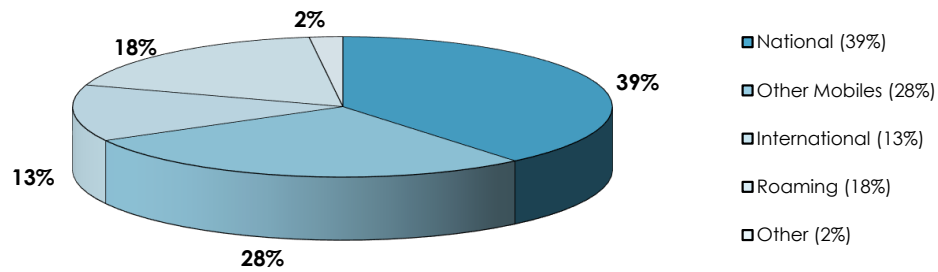

most dialled numbers

This table shows the ten numbers called most by all connections:

Dialled Number	Called Mins	% of Mins
02076*****	8,030	19%
07966*****	1,288	3%
01908*****	1,177	3%
442076*****	1,008	2%
02076*****	1,007	2%
33139*****	654	2%
07877*****	451	1%
01233*****	423	1%
07513*****	344	1%
31356*****	338	1%
Total	14,720	36%

This table shows the ten LANDLINE numbers called most by all connections:

Dialled Number	Called Mins	% of Mins
02076*****	8,030	19%
01908*****	1,177	3%
02076*****	1,007	2%
01233*****	423	1%
01784*****	290	1%
01633*****	259	1%
02037*****	204	0%
02034*****	167	0%
03456*****	138	0%
02030*****	127	0%
Total	11,822	29%