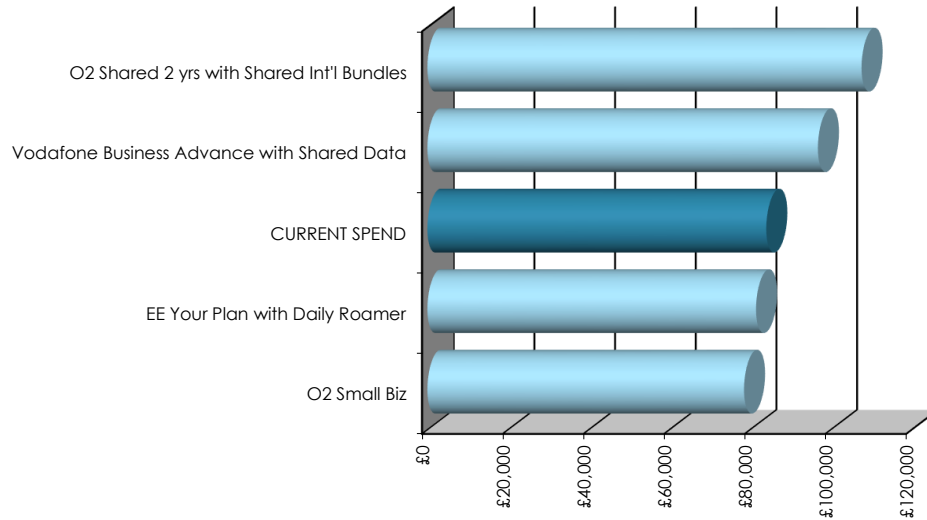

Customer: Sample Company
Connections: 192
Current Tariffs: Vodafone & O2 Tariffs

Current Charges	monthly	annually
For all connections:	£7,000	£84,005
Average per connection (ARPU):	£36	£438

Most Competitive Alternative	monthly	annually
For all connections:	£6,541	£78,488
Average per connection (ARPU):	£34	£409

Financial Saving	monthly	annually
For all connections:	£460	£5,517
Average per connection:	£2	£29

Based on the analysed bills, a saving of 7% (or £5517 per year) would be achieved on the optimum tariffs. A detailed breakdown of the recommended tariffs is shown in Part 7.